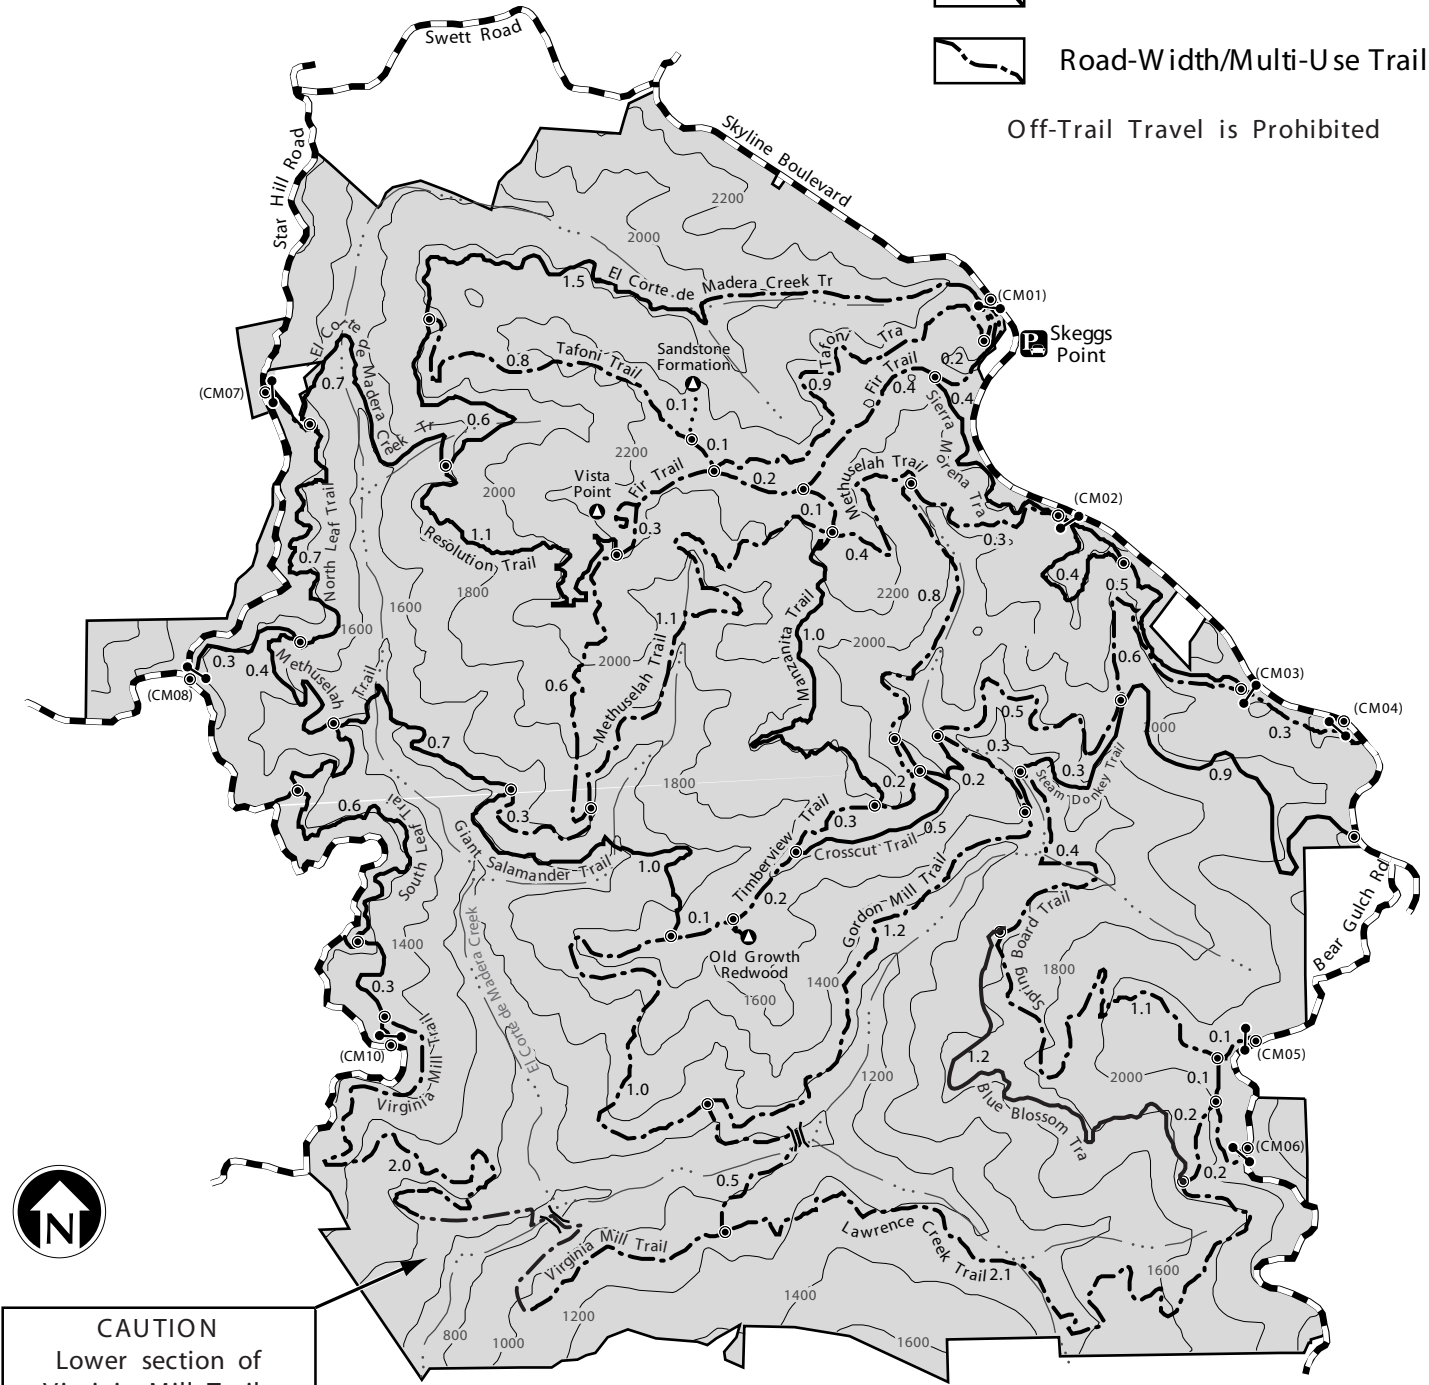

# El Corte de Madera Creek Open Space Preserve

## TRAILS MAP

### AS OF JANUARY 2005

-  Hiking Only Trails
-  Multi-Use Trails
-  Road-Width/Multi-Use Trails

Off-Trail Travel is Prohibited

**CAUTION**  
 Lower section of Virginia Mill Trail is undergoing restoration. Expect trail closures and construction traffic